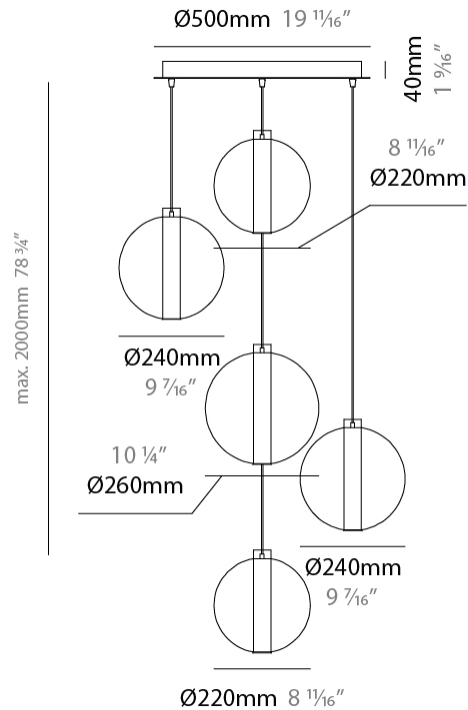

OSCURA MAX - 5 LIGHT CLUSTER SUSPENSION

D141228-30K-MBK-AMB-BRZ-RUB-SKB-SMK

base number	_____	_____	_____
	Color Temperature	Finish Options	Finish Options

1. To build a product code in our configurator select the specify button on the base model # product page
2. To build a manual product code on this datasheet choose from the options listed below in blue font and add the suffix to the base model #

GENERAL

Series: Oscura Max
Subseries: Oscura Max - 5 Light Cluster
Brand: Cangini & Tucci
Division: Design
Mounting Type: Suspension
Mounting Location: Ceiling
Subcategory: Pendant

PHYSICAL

Shape: Round
Diameter (mm): 560
Diameter (in): 22 ⁷/₁₆
Height (mm): 560
Height (in): 22 ⁷/₁₆
Max. Overall Height (mm): 2560
Max. Overall Height (in): 100 ¹³/₁₆
Light Distribution: Omnidirectional
Weight (kg): 8.555
Weight (lbs): 18.86
Accent Finish: PSS
Fixture Material: Glass / Metal
Cable Details: 2,000mm Transparent cable

ELECTRICAL

Lamp Type: LED (Zhaga Standard)
Input Wattage (W): 39
Total Output Wattage (W): 30
Dimming: Non-Dimmable
Driver Included: Yes
Driver Location: Integrated
Input Voltage (V): 120 - 277
Constant Current (MA): 500mA
Upon Request: Non-Dimming / Phase Dimming (120Vac only) / 0-10V Dimming

LED

Number of LEDs: 5
Color Temperature (°K): 3000
Max. Delivered Lumen (lm): 4330
CRI: >90 CRI

OPTICAL

RATINGS AND CERTIFICATIONS

Certified By: Certified for North American Standards
IP rating: IP20