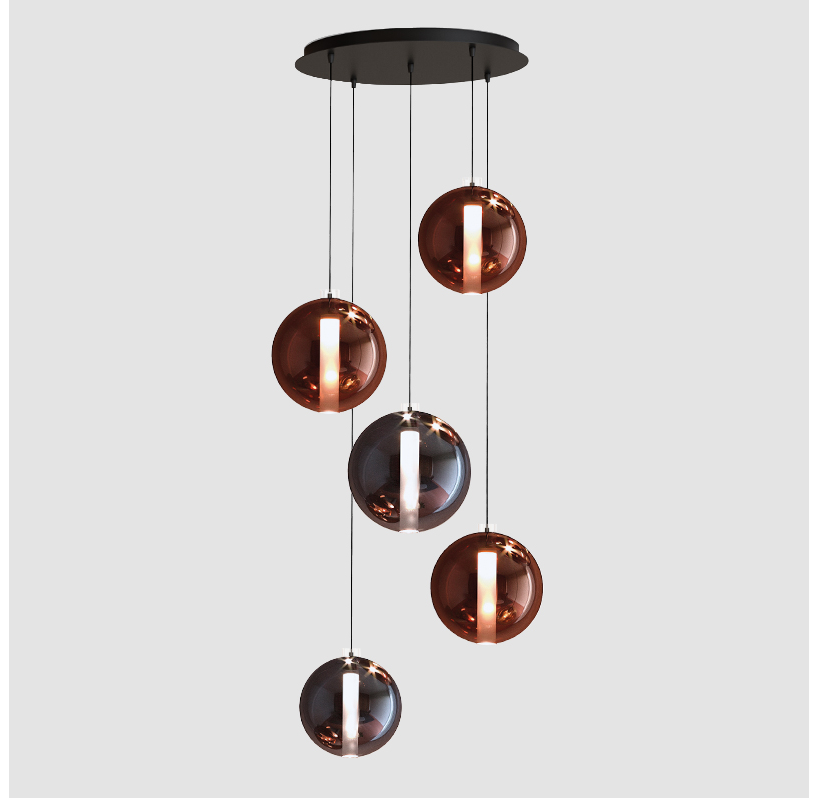

1. To build a product code in our configurator select the specify button on the base model # product page
2. To build a manual product code on this datasheet choose from the options listed below in blue font and add the suffix to the base model #

GENERAL

Series: Oscura Max
Subseries: Oscura Max - 5 Light Cluster
Brand: Cangini & Tucci
Division: Design
Mounting Type: Suspension
Mounting Location: Ceiling
Subcategory: Pendant

PHYSICAL

Shape: Round
Diameter (mm): 560
Diameter (in): 22 1/16
Height (mm): 560
Height (in): 22 1/16
Max. Overall Height (mm): 2560
Max. Overall Height (in): 100 13/16
Light Distribution: Omnidirectional
Weight (kg): 8.555
Weight (lbs): 18.86
Fixture Finish: AMB / BLK / BRZ / GLD / GRN / PNK / RGD / RUB / SKB / SMK / STE / TOB / TRA
Holder Finish: CHR / WHI / BLK / BCR
Accent Finish: PSS
Fixture Material: Glass / Metal
Cable Details: 2,000mm Transparent cable

ELECTRICAL

Number of Lamps: 5
Lamp Type: LED (Zhaga Standard)
Input Wattage (W): 39
Total Output Wattage (W): 30
Dimming: Non-Dimmable
Driver Included: Yes
Driver Location: Integrated
Input Voltage (V): 120 - 277
Constant Current (MA): 500mA
Upon Request: Non-Dimming / Phase Dimming (120Vac only) / 0-10V Dimming

LED

Number of LEDs: 5
Color Temperature (°K): 2700 / 3000
Max. Delivered Lumen (lm): 4330
CRI: >90 CRI

OPTICAL

RATINGS AND CERTIFICATIONS

Certified By: Certified for North American Standards
IP rating: IP20