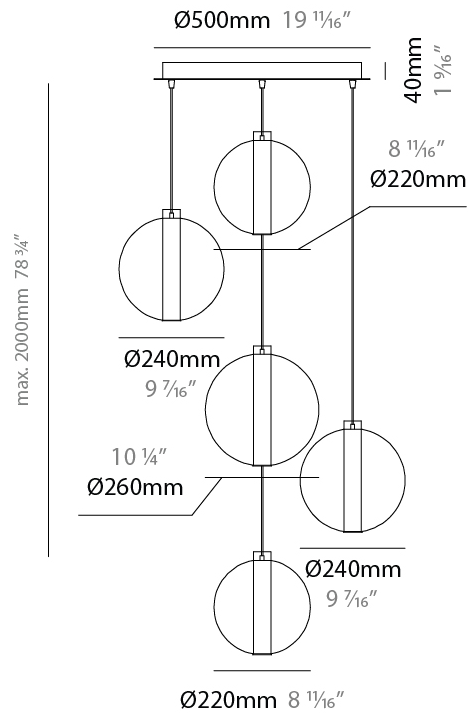

OSCURA MAX - 5 LIGHT CLUSTER SUSPENSION

D141228- : D141228-30K-CHR-TRA

base number	Color Temperature	Finish Options	Finish Options

1. To build a product code in our configurator select the specify button on the base model # product page
2. To build a manual product code on this datasheet choose from the options listed below in blue font and add the suffix to the base model #

GENERAL

Series: Oscura Max
Subseries: Oscura Max - 5 Light Cluster
Brand: Cangini & Tucci
Division: Design
Mounting Type: Suspension
Mounting Location: Ceiling
Subcategory: Pendant

PHYSICAL

Shape: Round
Diameter (mm): 560
Diameter (in): 22 1/16
Height (mm): 560
Height (in): 22 1/16
Max. Overall Height (mm): 2560
Max. Overall Height (in): 100 13/16
Light Distribution: Omnidirectional
Weight (kg): 8.555
Weight (lbs): 18.86
Accent Finish: PSS
Fixture Material: Glass / Metal
Cable Details: 2,000mm Transparent cable

ELECTRICAL

Lamp Type: LED (Zhaga Standard)
Input Wattage (W): 39
Total Output Wattage (W): 30
Dimming: Non-Dimmable
Driver Included: Yes
Driver Location: Integrated
Input Voltage (V): 120 - 277
Constant Current (MA): 500mA
Upon Request: Non-Dimming / Phase Dimming (120Vac only) / 0-10V Dimming

LED

Number of LEDs: 5
Color Temperature (°K): 3000
Max. Delivered Lumen (lm): 4330
CRI: >90 CRI

OPTICAL

RATINGS AND CERTIFICATIONS

Certified By: Certified for North American Standards
IP rating: IP20