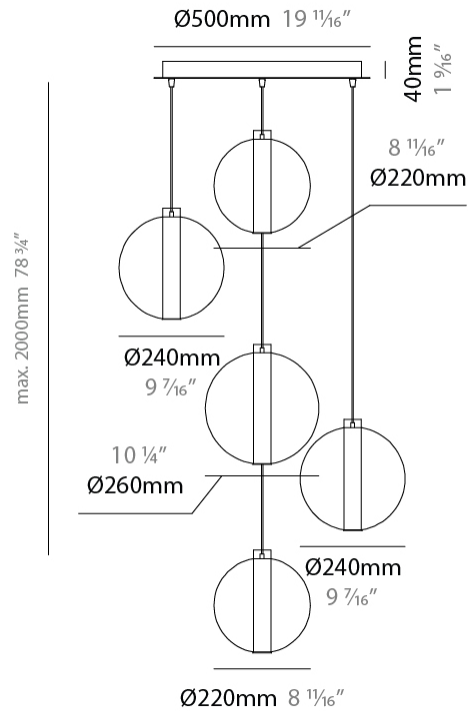

1. To build a product code in our configurator select the specify button on the base model # product page
2. To build a manual product code on this datasheet choose from the options listed below in blue font and add the suffix to the base model #

GENERAL

Series: Oscura Max
Subseries: Oscura Max - 5 Light Cluster
Brand: Cangini & Tucci
Division: Design
Mounting Type: Suspension
Mounting Location: Ceiling
Subcategory: Pendant

PHYSICAL

Shape: Round
Diameter (mm): 560
Diameter (in): 22 1/16
Height (mm): 560
Height (in): 22 1/16
Max. Overall Height (mm): 2560
Max. Overall Height (in): 100 13/16
Light Distribution: Omnidirectional
Weight (kg): 8.555
Weight (lbs): 18.86
Fixture Finish: AMB / BLK / BRZ / GLD / GRN / PNK / RGD / RUB / SKB / SMK / STE / TOB / TRA
Holder Finish: CHR / WHI / BLK / BCR
Accent Finish: PSS
Fixture Material: Glass / Metal
Cable Details: 2,000mm Transparent cable

ELECTRICAL

Number of Lamps: 5
Lamp Type: LED (Zhaga Standard)
Input Wattage (W): 39
Total Output Wattage (W): 30
Dimming: Non-Dimmable
Driver Included: Yes
Driver Location: Integrated
Input Voltage (V): 120 - 277
Constant Current (MA): 500mA
Upon Request: Non-Dimming / Phase Dimming (120Vac only) / 0-10V Dimming

LED

Number of LEDs: 5
Color Temperature (°K): 2700 / 3000
Max. Delivered Lumen (lm): 4330
CRI: >90 CRI

OPTICAL

RATINGS AND CERTIFICATIONS

Certified By: Certified for North American Standards
IP rating: IP20