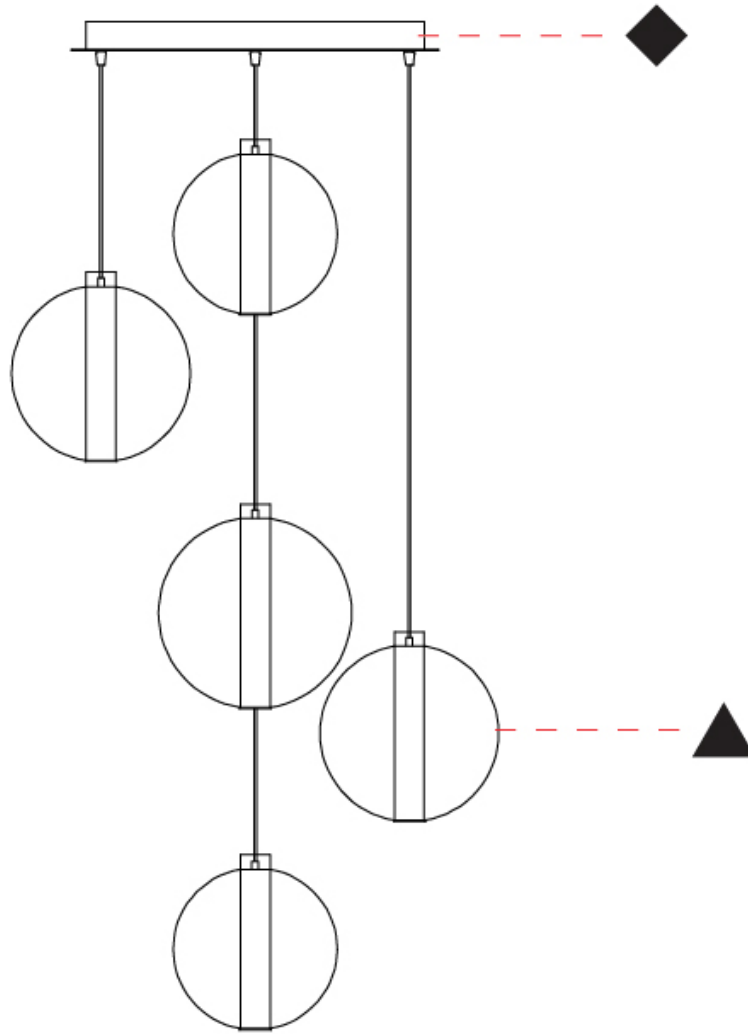

OSCURA MAX - 5 LIGHT CLUSTER SUSPENSION

D141228- : D141228-30K-CHR-TRA

PROJECT	_____
TYPE	_____
SPECIFIER	_____
QUANTITY	_____
DATE	_____

D