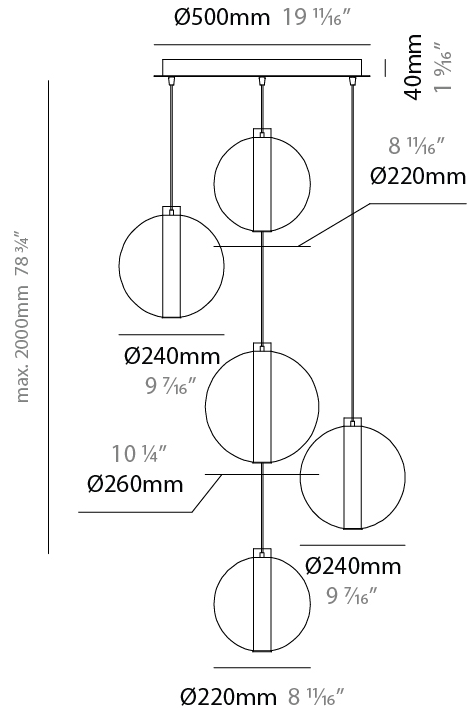

D141228-30K-CHR-TRA-TRA-SMK-SMK-SMK

base number _____ Color _____ Finish _____
Temperature Options Finish Options

1. To build a product code in our configurator select the specify button on the base model # product page
2. To build a manual product code on this datasheet choose from the options listed below in blue font and add the suffix to the base model #

GENERAL

Series: Oscura Max
Subseries: Oscura Max - 5 Light Cluster
Brand: Cangini & Tucci
Division: Design
Mounting Type: Suspension
Mounting Location: Ceiling
Subcategory: Pendant

PHYSICAL

Shape: Round
Diameter (mm): 560
Diameter (in): 22 ⁷/₁₆"
Height (mm): 560
Height (in): 22 ⁷/₁₆"
Max. Overall Height (mm): 2560
Max. Overall Height (in): 100 ¹³/₁₆"
Light Distribution: Omnidirectional
Weight (kg): 8.555
Weight (lbs): 18.86
Accent Finish: PSS
Fixture Material: Glass / Metal
Cable Details: 2,000mm Transparent cable

ELECTRICAL

Lamp Type: LED (Zhaga Standard)
Input Wattage (W): 39
Total Output Wattage (W): 30
Dimming: Non-Dimmable
Driver Included: Yes
Driver Location: Integrated
Input Voltage (V): 120 - 277
Constant Current (MA): 500mA
Upon Request: Non-Dimming / Phase Dimming (120Vac only) / 0-10V Dimming

LED

Number of LEDs: 5
Color Temperature (°K): 3000
Max. Delivered Lumen (lm): 4330
CRI: >90 CRI

OPTICAL

RATINGS AND CERTIFICATIONS

Certified By: Certified for North American Standards
IP rating: IP20